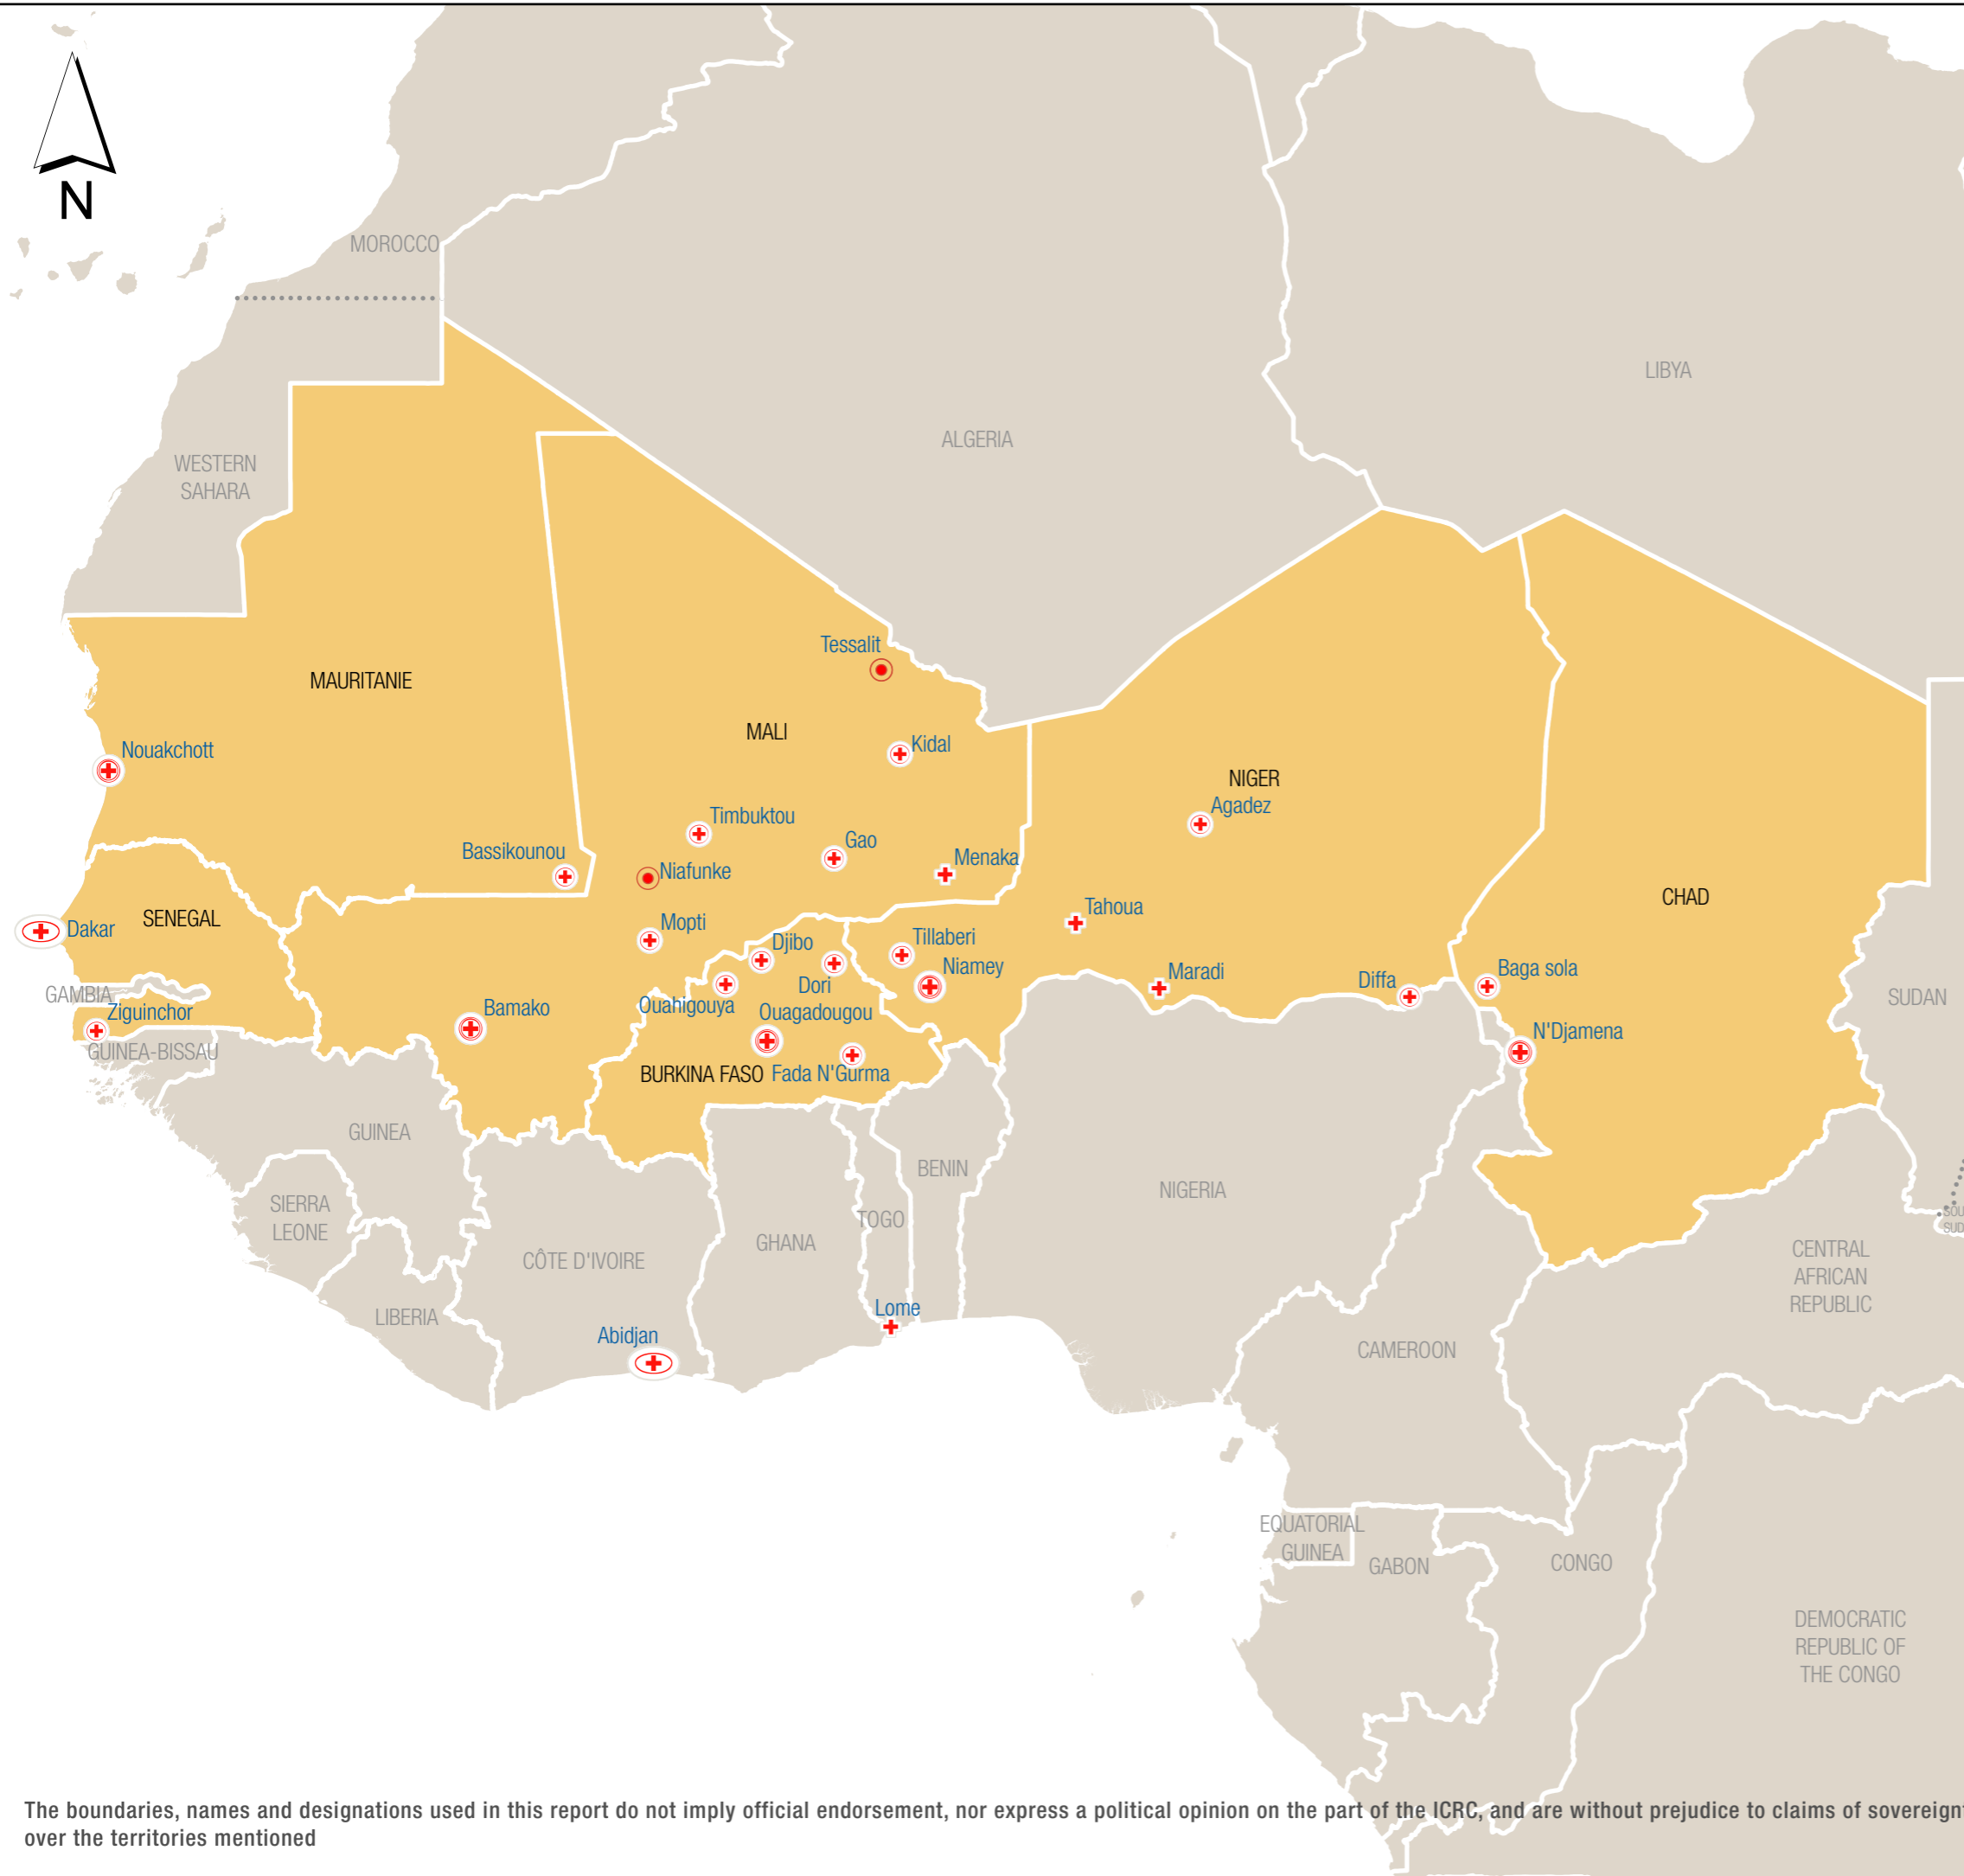

Sahel: ICRC Presence, September 2022

ICRC

ICRC Presence

- Regional Delegation
- Delegation
- Sub-Delegation
- Office
- Antenna

Sahel Countries

Data Sources: ICRC presence, Borders and Contested territories
Name: OUG2200708_BF_GEN_PresenceCICRSahel_A3L_28092022
Prepared by: Yembi KIENDREBEOGO
Validated by: Wendgouda Priva KABRE
Date: 06.10.2022
Coordinate System: WGS 1984 Web Mercator (auxiliary sphere)
Use: Internal

The boundaries, names and designations used in this report do not imply official endorsement, nor express a political opinion on the part of the ICRC, and are without prejudice to claims of sovereignty over the territories mentioned