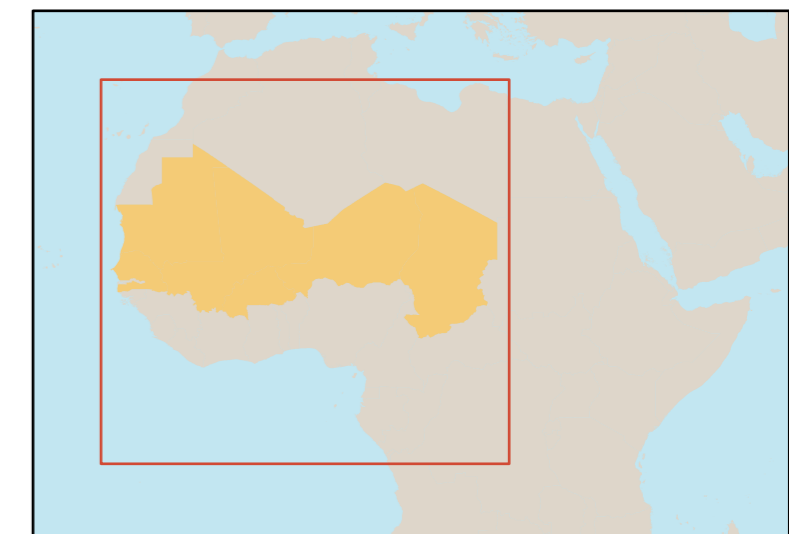

Sahel: ICRC Presence, September 2022

ICRC

ICRC Presence

- Regional Delegation
- Delegation
- Sub-Delegation
- Office
- Antenna

Sahel Countries

Data Sources: ICRC presence, Borders and Contested territories
Name: OUG2200708_BF_GEN_PresenceCICRSahel_A3L_28092022
Prepared by: Yembi KIENDREBEOGO
Validated by: Wendgouda Priva KABRE
Date: 06.10.2022
Coordinate System: WGS 1984 Web Mercator (auxiliary sphere)
Use: Internal

The boundaries, names and designations used in this report do not imply official endorsement, nor express a political opinion on the part of the ICRC, and are without prejudice to claims of sovereignty over the territories mentioned